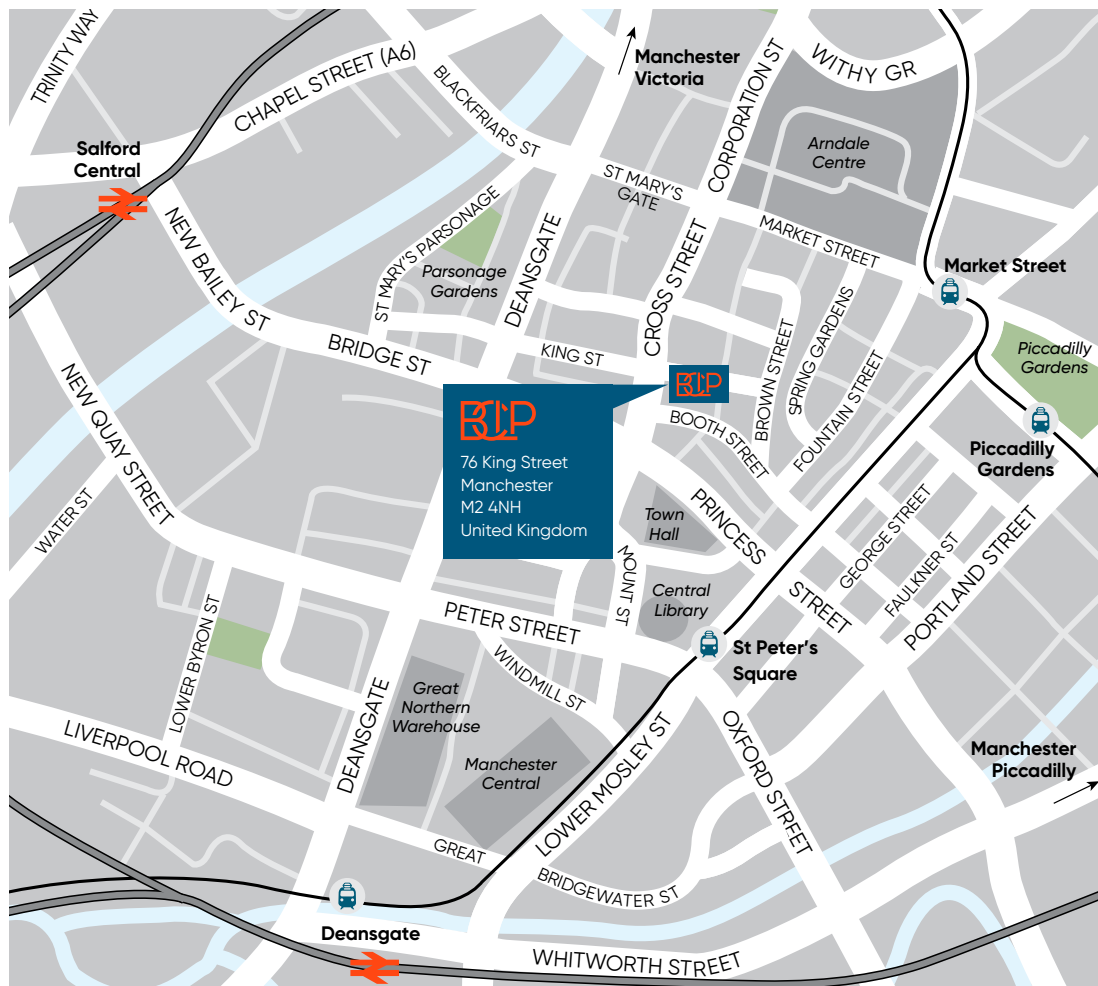

76 King Street

Manchester, M2 4NH United Kingdom

Telephone

020 3400 1000

Please contact us on the main switchboard number, above, or on the solicitor's DDI line with voicemail facility.

E-mail

You can contact a solicitor, or other members of staff, by using the following e-mail address format: firstname.surname@bclplaw.com

Website

Background information on the work of the firm, copies of recent news releases, profiles of our partners and the latest career opportunities, are all available on our website at: www.blplaw.com

How to find us

The office is located at 76 King Street at the edge of the Manchester business district.

By Car

Ten minutes from M602, 20 minutes from M60.

By Air

25 minutes from Manchester Airport.

By Bus

Metro shuttle routes 1 and 3 from Piccadilly Station serve King Street. Route 2 stops a few minutes' walk away.

Route 1: Mondays to Fridays buses run every six minutes between 7am and 6.00pm, and then every ten minutes until 7pm. Journey time: eight minutes.

Route 3: Mondays to Fridays buses run every ten minutes from 7am to 7pm. Journey time: 15 minutes.

By Tram

St Peter's Square and Market Street Metrolink stations are six minutes walking distance.

By Rail

The office is well served by mainline stations all within walking distance of King Street.

Deansgate	0.7 miles
Salford Central	0.5 miles
Manchester Oxford Road	0.6 miles
Manchester Victoria	0.5 miles
Manchester Piccadilly	0.7 miles