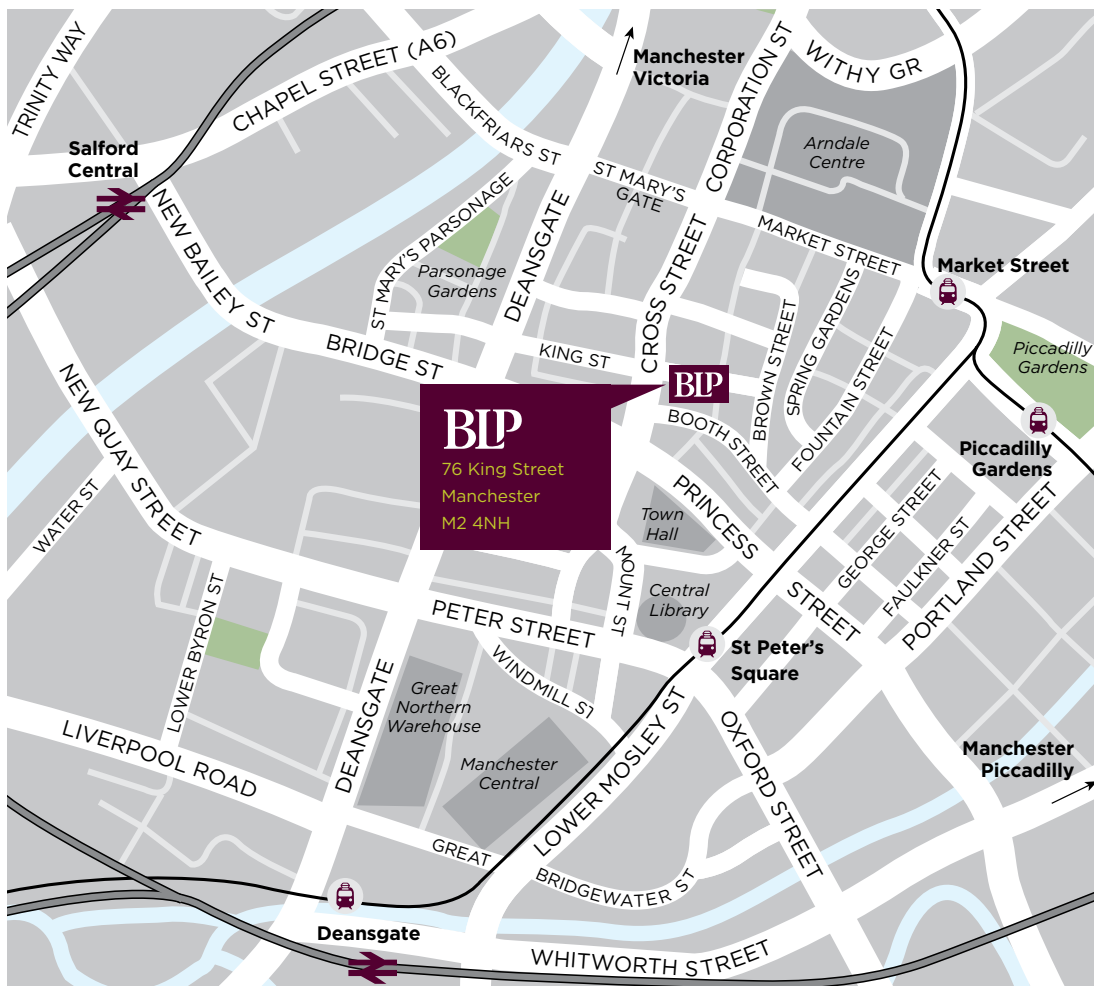

# Manchester

76 King Street, Manchester, M2 4NH

## How to find us

The office is located at 76 King Street at the edge of the Manchester business district.

Route 3: Mondays to Fridays buses run every ten minutes from 7am to 7pm. Journey time: 15 minutes.

## By Tram

St Peter's Square and Market Street Metrolink stations are six minutes walking distance.